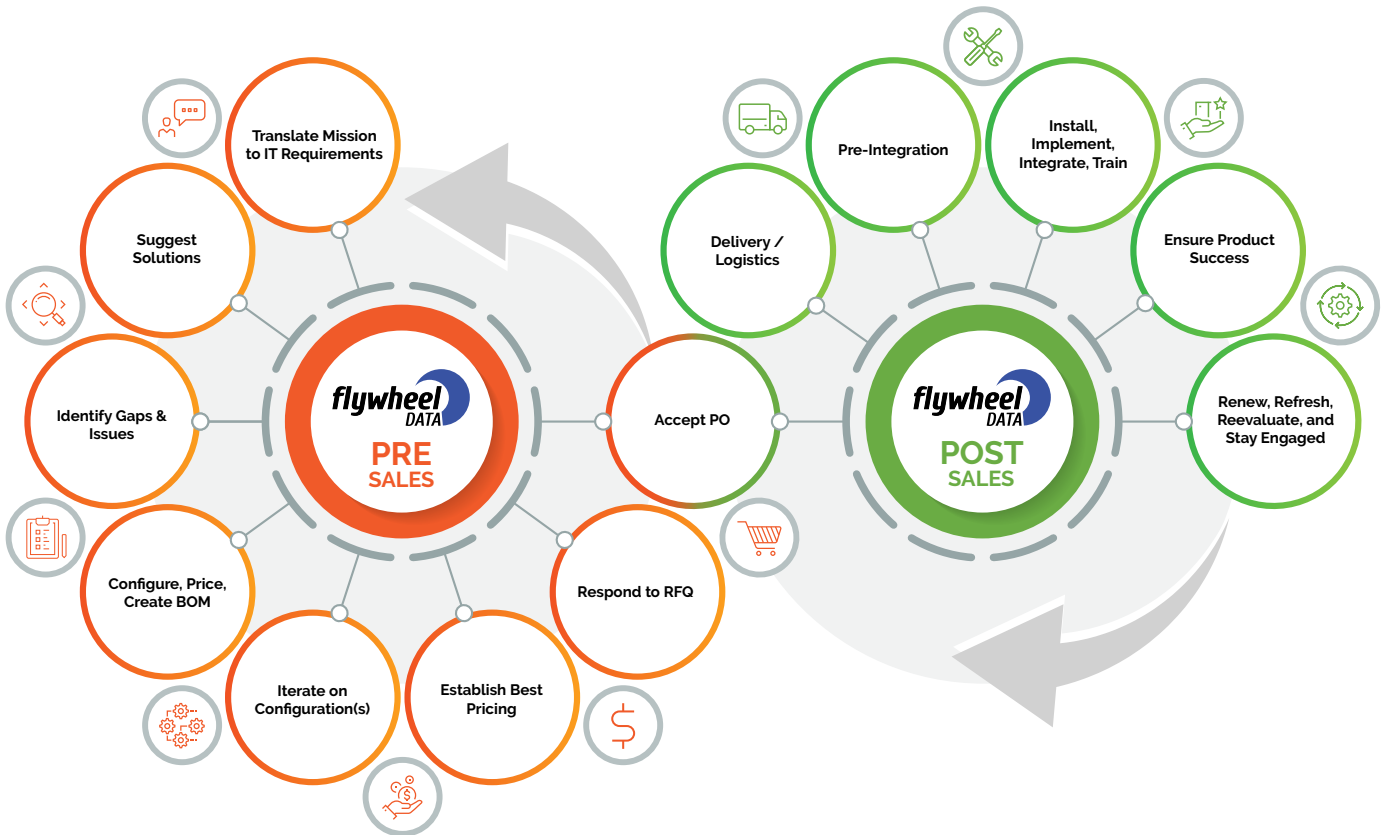

Trusted by the Industry's Most Innovative Technology Partners

At Flywheel Data, we believe we stand out from other resellers. The IT industry's most innovative companies—including Nutanix, NetApp, Cisco, HPE and Riverbed—seem to agree, and acknowledge us as a valued technology partner. Because of our business and technical expertise, these companies put their trust in us to serve as an extension of their engineering, sales, and logistics teams. With our technical aptitude and track record of innovation, technology leaders engage us to help better meet the needs of their most valued customers.

When to Engage Flywheel Data

We are better informed to help on the next initiative
(or we'll help identify it)

About FD Labs

Flywheel Data Labs (aka FD Labs) is our agile and collaborative lab environment, where we test, design, build, educate and deploy technology.

FD Labs is a collection of data center infrastructure, public clouds, software, engineering curiosity and expertise.

Our investment in the FD Labs capabilities and engineering talent are core to our DNA.

About Flywheel Data

Flywheel Data provides elite IT Solution Design, Services, and Product Resale for the Cloud, Data Center, and Edge. Our goal is to arm our clients with the right tools, products, and technologies to accelerate mission success.

DUNS# 078881589 • CAGE Code: 6YBH6
NAICS Codes Listing: 423430, 541519