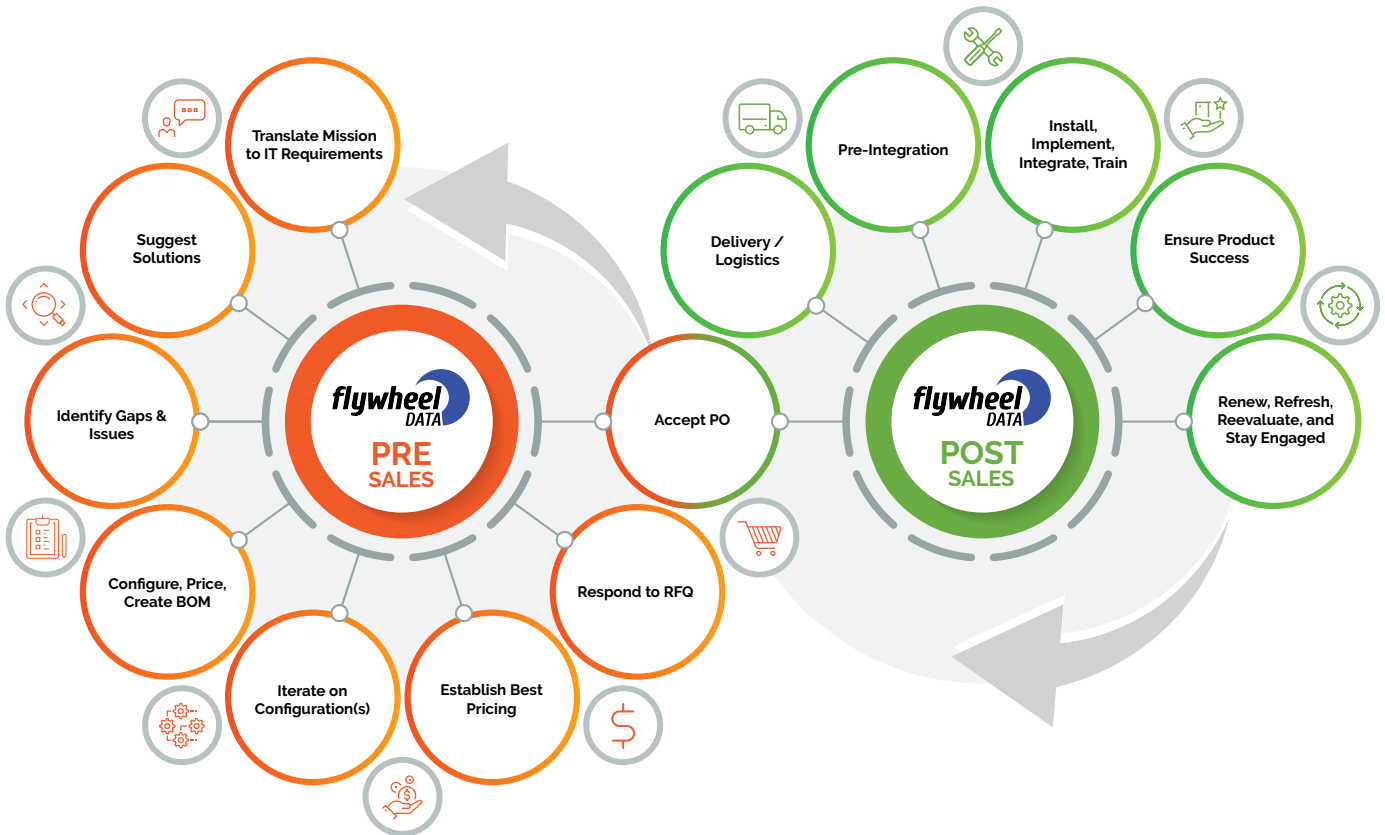

Trusted by the Industry's Most Innovative Technology Partners

At Flywheel Data, we believe we stand out from other resellers. The IT industry's most innovative companies—including Nutanix, NetApp, Cisco, HPE and Riverbed—seem to agree, and acknowledge us as a valued technology partner. Because of our business and technical expertise, these companies put their trust in us to serve as an extension of their engineering, sales, and logistics teams. With our technical aptitude and track record of innovation, technology leaders engage us to help better meet the needs of their most valued customers.

When to Engage Flywheel Data

We are better informed to help on the next initiative
(or we'll help identify it)

About FD Labs

Flywheel Data Labs (aka FD Labs) is our agile and collaborative lab environment, where we test, design, build, educate and deploy technology.

FD Labs is a collection of data center infrastructure, public clouds, software, engineering curiosity and expertise.

Our investment in the FD Labs capabilities and engineering talent are core to our DNA.

About Flywheel Data

Flywheel Data provides elite IT Solution Design, Services, and Product Resale for the Cloud, Data Center, and Edge. Our goal is to arm our clients with the right tools, products, and technologies to accelerate mission success.

DUNS# 078881589 • CAGE Code: 6YBH6
NAICS Codes Listing: 423430, 541519